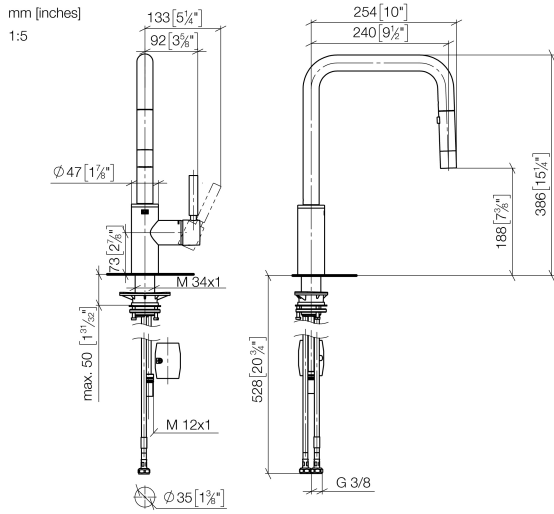

33 870 861

- 240mm projection
- pivotable spout 360°
- Optional swivel limiter available with swivel limiter set 12 823 970 90
- laminar and spray flow
- 1800 mm metal shower hose
- sprayface with anti-scaling system
- max. flow 10.4 l/min at 3 bar flow pressure
- lead-free
- This product can help a building meet the requirements of Green Building Rating Systems, e.g. LEED®, BREEAM®, DGNB

Recommended miscellaneous

Swivel limitation set -

12 823 970 90

Recommended miscellaneous

Strainer waste with control handle - Chrome 10 712 970-00

Recommended miscellaneous

Dispenser without rosette - Chrome

82 424 970-00

33 870 861

Flow rate chart

Certificates

LGA_38641.

Belgaqua_24-005-
27_3.

33 870 861

Spare parts list

No.	Item Number	Name	Quantity used	Delivery time
1	90 12 11 148 00-00	shower	1	10
2	04 30 02 120 00-00	hose	1	10
3	90 28 22 308 00-00	spout	1	-
Spare part can no longer be ordered, please order the replacement item				
4	09 28 10 160 90	ring	2	2
5	09 18 40 186 90	sleeve	1	2
6	90 15 05 064 05 90	cartridge	1	2
7	09 14 10 190 90	seal	1	2
8	09 28 30 030-00	cover	1	10
9	90 20 66 027 00-00	handle	1	10
10	04 30 11 040 00 90	fixing set	1	2
11	09 20 93 056 90	insert	1	2
12	04 30 04 100 00 90	hose	2	2
13	04 28 20 067 00 90	pipe	1	2
14	90 24 03 253 00 90	adaptor	1	2
15	04 21 50 010 00 90	accessories	1	2