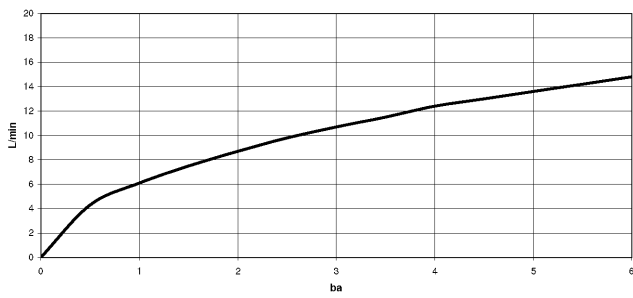

Flow rate chart

Certificates

LGA_38641.

Belgaqua_24-005-
27_3.